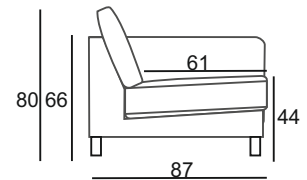

Möbel Letz GmbH
Am Gewerbepark 11
06895 Zahna-Elster

Tel.: 035383 - 6018 50

Fax.: 035383 - 6018 17

Packo

Paco 3D

Packo

PRODUCT INFORMATION

MEASUREMENTS:*

	4 Sofa	3 Sofa	2,5 Sofa	2 Sofa	1,5 Chair
WIDTH	256	209	179	149	96
HEIGH	80	80	80	80	80
DEPTH	87	87	87	87	87

*** Dimensions may be differences +/- 3%, depending on the choice and configuration upholstery ***

** other sizes available below on elements drawings **

STANDARD:

Metal frame

SEAT: filled T-30 foam and layer of crumb foam mixed with polyester siliconed fibre

BACK: crumb foam mixed with polyester siliconed fibre