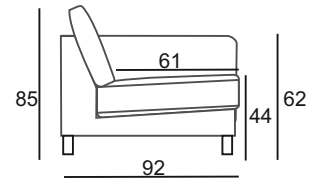

Möbel Letz GmbH
Am Gewerbepark 11
06895 Zahna-Elster

Tel.: 035383 - 6018 50

Fax.: 035383 - 6018 17

Samos

Samos 4dz Sofa

Samos

PRODUCT INFORMATION

MEASUREMENTS:*

	4 Sofa	3 Sofa	2 Sofa	1,5 Chair	1 Chair
WIDTH	260	215	155	102	80
HEIGH	85	85	85	85	85
DEPTH	92	92	92	92	92

*** Dimensions may be differences +/- 3%, depending on the choice and configuration upholstery ***

** other sizes available below on elements drawings

STANDARD:

Metal leegs

SEAT: filled T-30 foam

BACK: crumb foam mixed with polyester siliconed fibre

ELEMENTS: