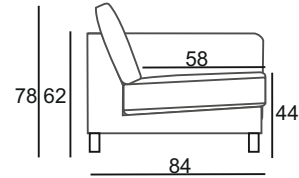

Möbel Letz GmbH
Am Gewerbepark 11
06895 Zahna-Elster

Tel.: 035383 - 6018 50

Fax.: 035383 - 6018 17

Justin

Justin 3 Sofa + 1,5Chair

Justin

PRODUCT INFORMATION

MEASUREMENTS:

	4 Sofa	1,5Chair
WIDTH	254	96
HEIGH	78	78
DEPTH	84	84

Dimensions may be differences +/- 3%, depending on the choice and configuration upholstery

STANDARD:

Fixed upholstery

Metal leegs

SEAT: filled T-30 foam and layer of crumb foam mixed with polyester siliconed fibre