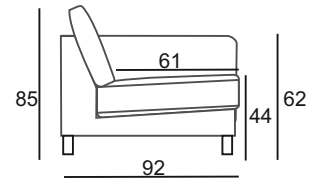

Samos

PRODUCT INFORMATION

MEASUREMENTS:*

	4 Sofa	3 Sofa	2 Sofa	1,5 Chair	1 Chair
WIDTH	260	215	155	102	80
HEIGH	85	85	85	85	85
DEPTH	92	92	92	92	92

*** Dimensions may be differences +/- 3%, depending on the choice and configuration upholstery ***

** other sizes available below on elements drawings