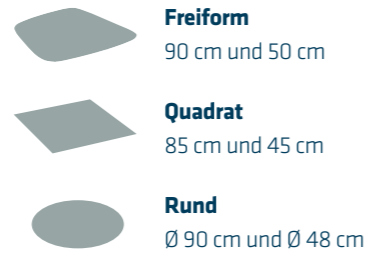

Schwarz   Titansilber   Perlgold (matt)

6 Plattengr.

Freiform
90 cm und 50 cm
Quadrat
85 cm und 45 cm
Rund
Ø 90 cm und Ø 48 cm