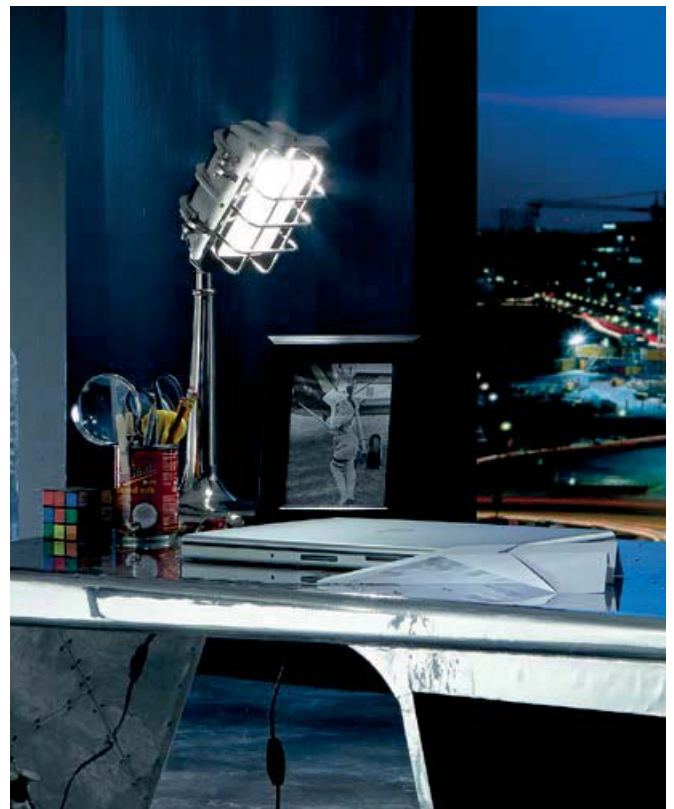

THIS & THAT LAMPEN/LAMPS & CO